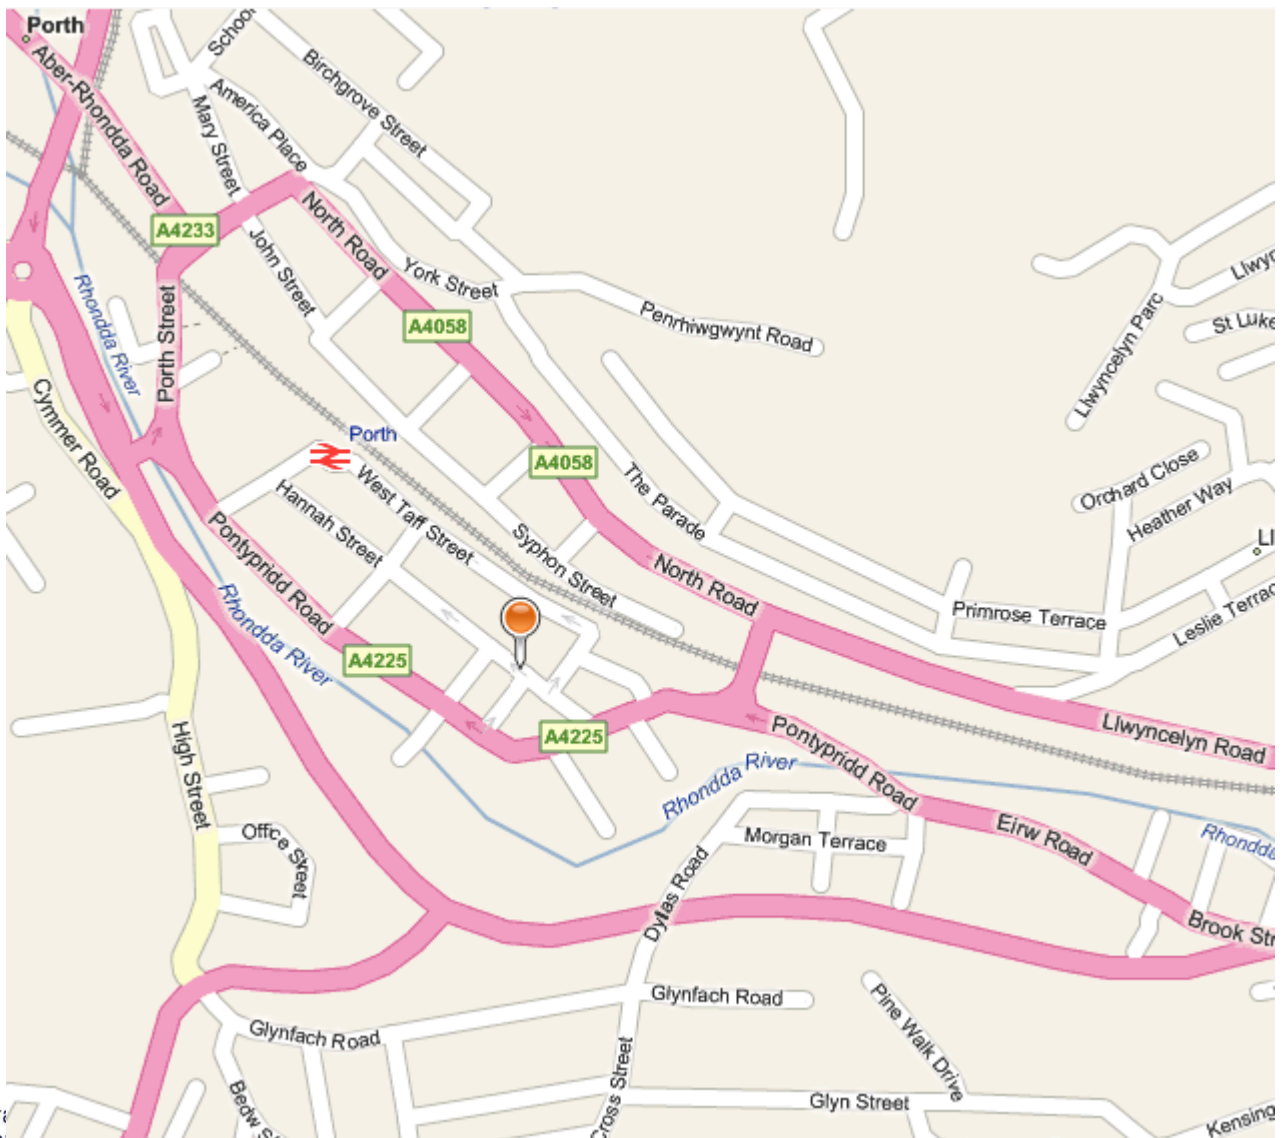

# ITEC Porth (Adult Academy), Directions

ITEC Porth (Adult Academy), 47 Hannah Street, Porth, Rhondda Cynon Taff, CF39 9RA  
029 20 663800

## Where to find us

ITEC Porth (Adult Academy) is located on Hannah Street.

Click [here](#) for the map.

ITEC Training  
Tel: (029) 2066 3800 Fax: (029) 2066 3810  
E-mail: [enquiries@itctraining.com](mailto:enquiries@itctraining.com) Web: [www.itctraining.com](http://www.itctraining.com)

## Travelling by car

- *From M4:*
  - Exit at Junction 32 onto the A470 toward Merthyr Tydfil;
  - Exit onto the A4058 in to Pontypridd;
  - Continue to follow A4058 through the town;
  - At the large roundabout (Sardis Road) take the second exit signposted "Rhondda Valleys";
  - Continue along the A4058, through Hopkinstown and Trehafod;
  - Bear left onto A4225 (Coedcae Road);
  - Turn right onto Eirw Road;
  - Continue onto Pontypridd Road;
  - Turn Right onto Hannah Street;
  - ITEC Porth (Adult Academy) is number 47;
  - Please report to ITEC reception.
  
- Parking spaces are unavailable – please park at nearby pay and display car parks.