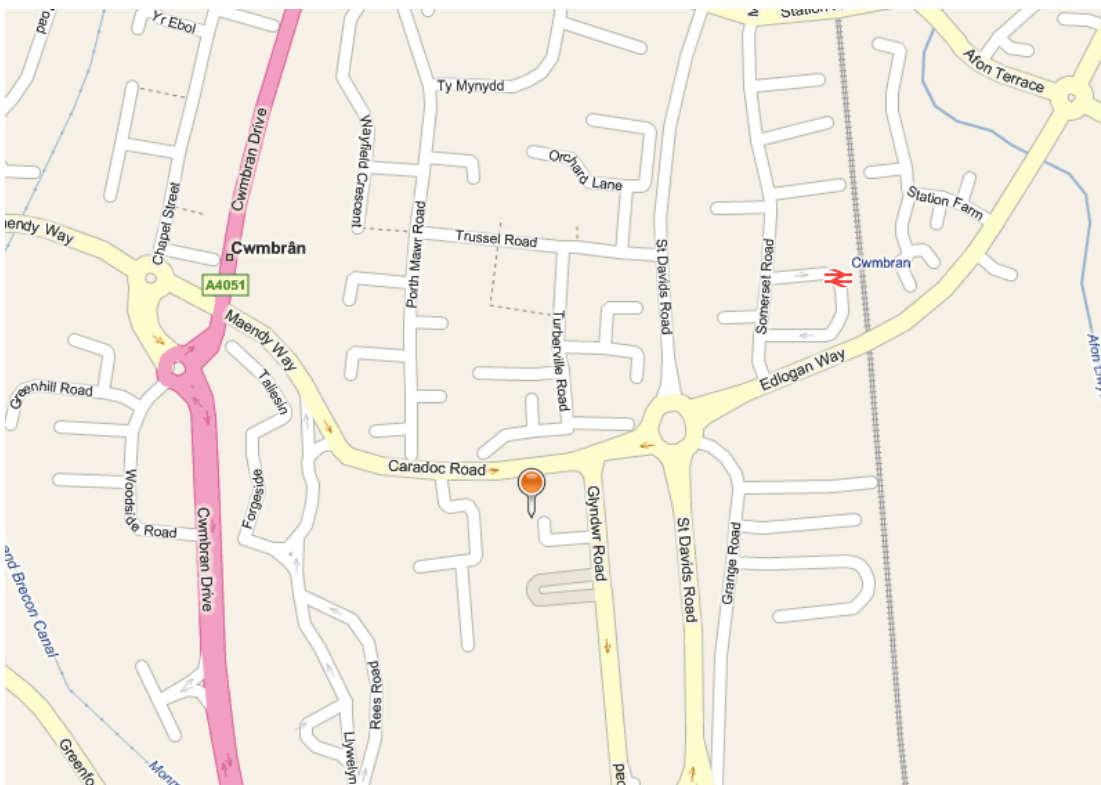

ITEC Cwmbran, Directions

ITEC Cwmbran, 11 – 17 Caradoc House, Cwmbran, Gwent, NP44 1PP
029 20 663800

Where to find us

ITEC Cwmbran is located on the 1st floor above Blockbuster, border of the Cwmbran Shopping Centre. We are only a few minutes' walk from Cwmbran railway station. Please report directly to reception.

Click [here](#) for the map.

ITEC Training Solutions Limited, ITEC House, Penarth Road, Cardiff, CF11 8TT
Tel: (029) 2066 3800 Fax: (029) 2066 3810
E-mail: enquiries@itctraining.com Web: www.itctraining.com

Quality training that delivers