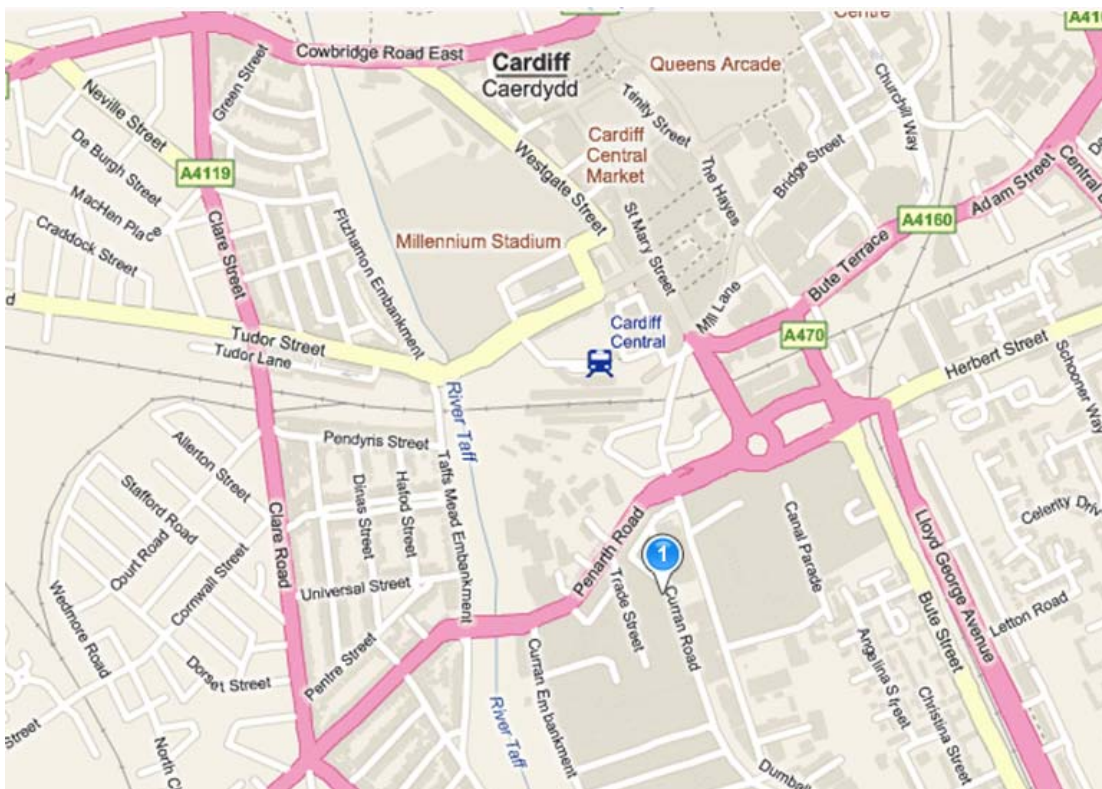

ITEC Training Solutions Limited, ITEC House, Penarth Road, Cardiff, CF11 8TT
Tel: (029) 2066 3800 Fax: (029) 2066 3810
E-mail: enquiries@itctraining.com Web: www.itctraining.com

Quality training that delivers